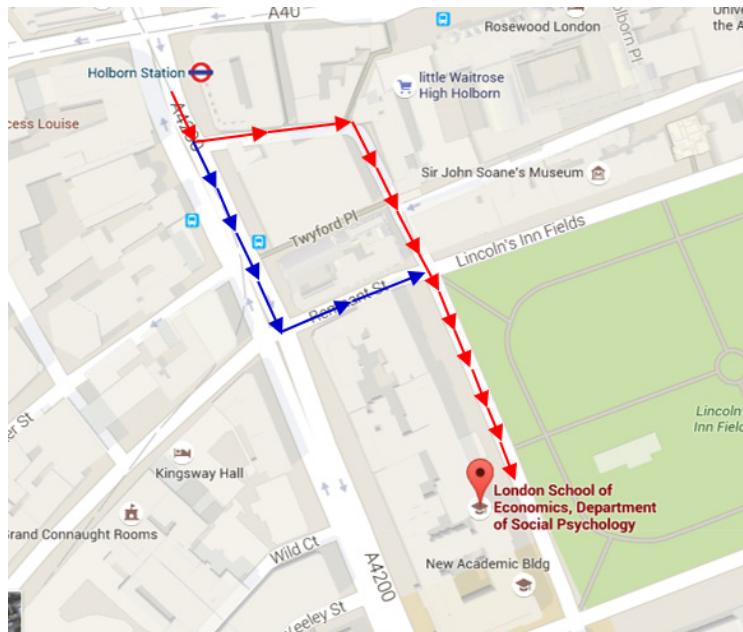

Video lab – Map and directions

The campus of the [London School of Economics and Political Science \(LSE\)](#) is in central London at Aldwych, WC2A.

Where to find us

The Department of Psychological and Behavioural Science and our Video Lab are located on the Northern part of the LSE campus in **Queens House, 55/56 Lincoln's Inn Fields**, London WC2A 3LJ.

The Video lab is on the **third floor**.

Directions

By Tube

The nearest underground station is **Holborn Station**, which is on the **Central** and **Piccadilly** lines. There is also **Temple Station**, which is on the **Circle** and **District** lines.

From Holborn, turn left out of the station and follow the arrows in the map (on the left) until you reach 55/56 Lincoln's Inn Fields.

From Temple Station, walk up Arundel Street until you get to the Strand. Then cross over to the other side of the Strand, turn left and walk around the crescent until you get to the Strand Underpass. From there, walk along the Strand Underpass until you get to Sardinia Street. Turn right here and then take the next left. 55/56 Lincoln's Inn Fields will be a few buildings down on your left.

By Bus

The nearest bus stops are **N** and **P**. These bus stops are right next to each other.

Buses that stop here are **1, 59, 68, 91, 168, 171, 188, 243, 521, and 758**. The stop on the Strand Underpass. Walk down the Strand Underpass until you get to Remnant Street. Turn left here and then take the next right. 55/56 Lincoln's Inn Fields will be a few buildings down on your right.